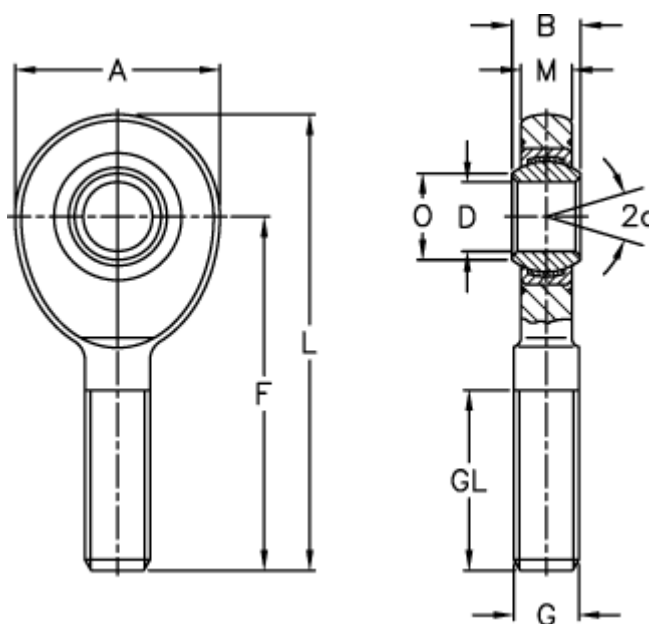

Article number: 03489012
 Description: Fluro Rod end EAL 12D-NIRO
 Note: 12

Measures

A	= 34	L	= 71
a (degrees)	= 11	M	= 8
B	= 10	O	= 14.9
D	= 12	Static drive kN	= 17
Dynamic drive (kN)	= 14	Weight	= 86
F	= 54		
g	= M12		
GL	= 28		